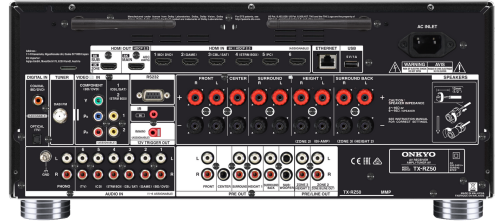

# 9.2-CHANNEL THX CERTIFIED AV RECEIVER

## TX-RZ50

The TX-RZ50 delivers enormous power on-demand to highlight every nuance of the music, movies, and games.

### 9.2-CHANNEL PROCESSING

The TX-RZ50 features up to 9.2 channel processing and pre-outs for 5.2.4 system layouts, making it an ideal choice for a premium home theater setup.

# COMPARISON KEY FEATURES

**RZ**  
SERIES

	TX-RZ70	TX-RZ50
POWER AND AMPLIFICATION	210W (6 ohms, 1kHz, 1% THD, 1 channel driven)	190W (6 ohms, 1kHz, 1% THD, 1 channel driven)
	250 W/Ch (6 ohms, 1kHz, 10% THD, 1 channel driven)	215 W/Ch (6 ohms, 1kHz, 10% THD, 1 channel driven)
	Class AB Amplifier	
	7.2.4 Channels (11 amplified)	7.2.2 Channels (9 amplified)
HDMI AND VIDEO INPUTS	7 In / 3 Out (eARC)	7 In / 2 Out (eARC)
	8K/4K Ultra HD	
	Dolby Vision	
	HDMI2.1 VRR, QFT, ALLM, HDCP2.3, HDR10+	
	1 component, 2 composite	1 component, 1 composite
AUDIO IN/OUT	7 HDMI, 4 RCA, 1 RCA Phono	7 HDMI, 6 RCA, 1 RCA Phono
	2 Opt, 2 Coax	1 Opt, 1 Coax
	13 preamp RCA with 2 independent subwoofer	13 preamp RCA with 2 paralleled subwoofer out
	Zone 2 Stereo RCA, Zone 3 Stereo RCA	
SURROUND MODES	Dolby Atmos, Dolby Surround	
	DTS:X, Neural:X	
	IMAX Enhanced	
	Auro-3D	
STREAMING	Roon Ready	
	Works with Sonos	
	Chromecast built-in	
	AirPlay 2	
	Spotify	
	Amazon Music HD	Amazon Music
	Tidal	
	Deezer	
TuneIn		
KEY FEATURES	Wi-Fi/Bluetooth®	
	Dirac Live® Room Correction	
	Optional Dirac Live® Bass Control	
	THX® Certified for Theater Reference Sound	
	Klipsch Optimized Mode	